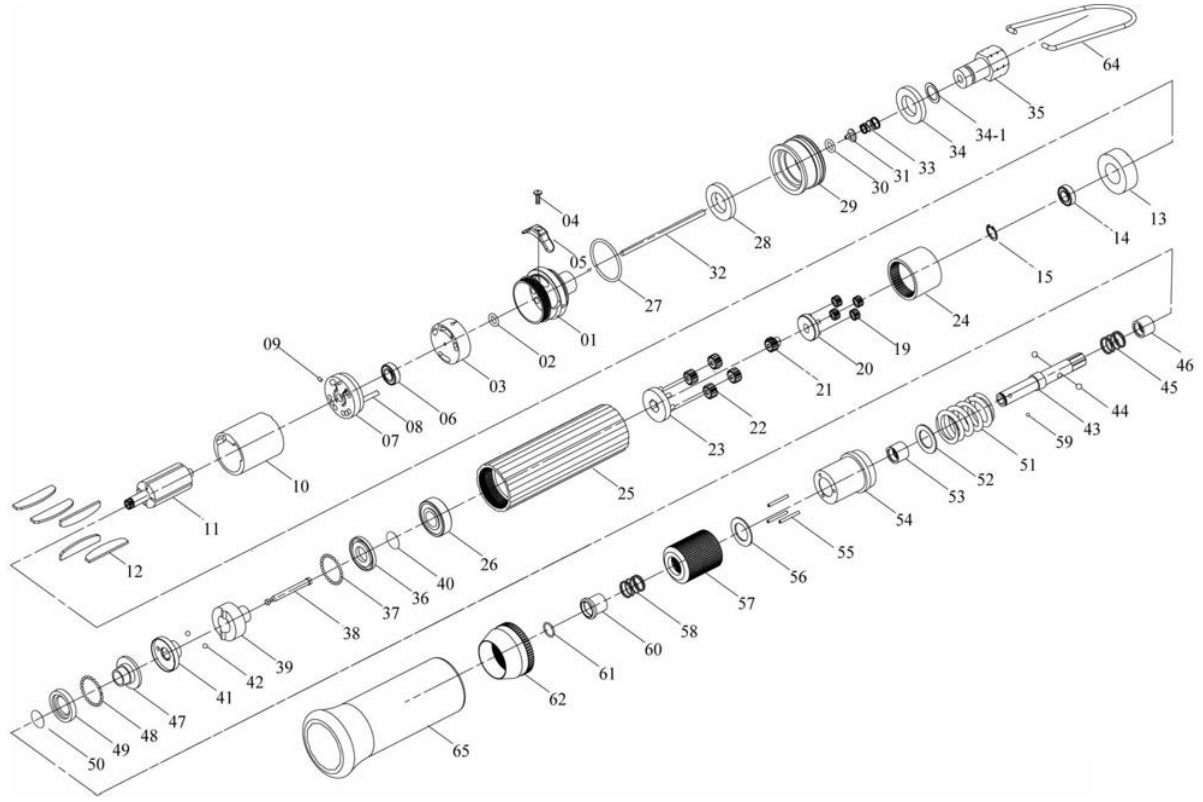

OS-40PB **GAV** HAVALI SHUT-OFF TORNAVİDA

ITEM NO.	DESCRIPTION	Q'TY	ITEM NO.	DESCRIPTION	Q'TY
1	End Housing (Red)	1	34-1	O Ring	1
2	O Ring	1	35	Air Inlet Bushing	1
3	Valve	1	36	Retainer	1
4	Set Screw And Washer	1	37	Ball	28
5	Switch	1	38	Pilot Pin	1
6	Ball Bearing	1	39	Rear Clutch	1
7	End Plate	1	40	C Ring	1
8	Pin	1	41	Center Clutch	1
9	Pin	1	42	Ball	2
10	Cylinder	1	43	Anvil	1
11	10T Rotor	1	44	Ball	2
12	Blade	5	45	Spring	1
13	Front Plate	1	46	Slide Base	1
14	Ball Bearing	1	47	End Clutch	1
15	C Ring	1	48	Ball	22
19	15T Plant Gear	4	49	Ball Race	1
20	Fifth Gear Cage	1	50	C Ring	1
21	14T Main Gear	1	51	Torque Spring	1
22	14T Plant Gear	4	52	Washer	1
23	Fourth Gear Cage	1	53	Anvil Bushing	1
24	Internal Gear	1	54	Clutch Housing	1
25	Center Housing (Red)	1	55	Needle Pin	3
26	Ball Bearing	1	56	Regulation Washer	1
27	O Ring	1	57	Torque Ring	1
28	Silencer	2	58	Spring	1
29	Exhaust Deflector	1	59	Ball	1
30	O Ring	1	60	Bit Slide Sleeve	1
31	Valve Plate	1	61	C Ring	1
32	Operating Rod	1	62	Rear Housing	1
33	Cone Spring	1	64	Suspension Ring	1
34	Silencer	1	65	Soft Cover	1